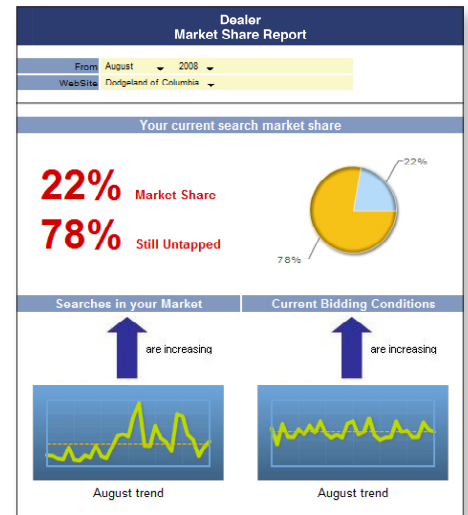

PIONEER AND INNOVATOR

Auto Dealer Traffic is a true pioneer of SEM. Since 2001, we've enabled clients to capitalize on the evolution of search, with often envied and still unmatched performance.

YOUR ROI IS THE GOAL

We dig beyond the metrics, providing in-depth analysis and recommendations to enhance campaigns so that they will meet and exceed performance goals.

AUTO DEALER TRAFFIC CLIENTS

AUTO DEALER TRAFFIC PRODUCTS

LET'S GET STARTED

We offer scalable, end-to-end solutions for all your online marketing needs. To learn more, visit AutoDealerTraffic.com or call **866-351-7839**.

SEO  **Overdrive™**

Performance based SEO.

SEM  **Accelerator™**

Experience. Results.

SIM  **Full Throttle™**

SEO on steroids for your inventory.

Live proprietary reporting dashboard that measures your return on investment. Available 24X7 with a secure log-in.